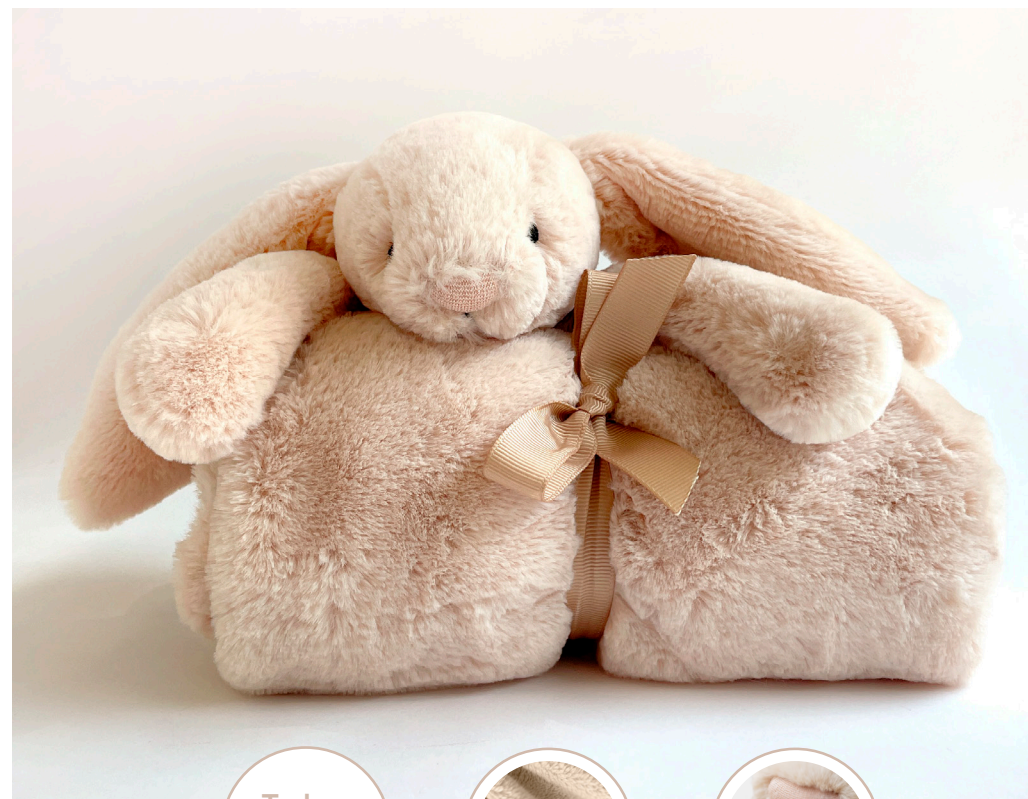

Bashful Luxe Bunny Willow Blankie has a small bunny head and arms coming out of the corner of a large blanket in exceptionally soft golden fur.

Size: 56x70x9cm / 22x28x4"

Materials: Bashful Luxe

Sample Status:

COLOUR PALETTE

Willow

BASHFUL LUXE BUNNY ROSA SOOTHER

SO4ROS | Pack Size 4 | Baby

Bashful Luxe Bunny Rosa Soother is a small bunny finished in exceptionally soft rose fur, holding onto a matching blanket.