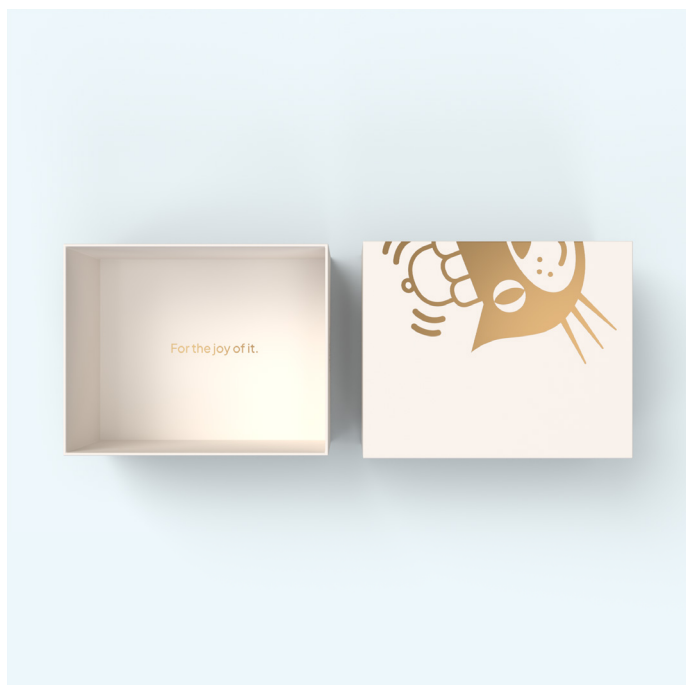

LUXE PACKAGING

Blankie

Contains:

- Golden sticker
- Tissue paper
- Postcard & sleeve
- Gold hangtag
- Luxe ribbon

*Images for reference only.

LUXE PACKAGING

Blankie

*Images for reference only.

BASHFUL LUXE BUNNY WILLOW SOOTHER

SO4WIL | Pack Size 4 | Baby

Bashful Luxe Bunny Willow Soother is a small bunny finished in exceptionally soft golden fur, holding onto a matching blanket.

Size: 15 x 34 x 34cm / 6x13x13"